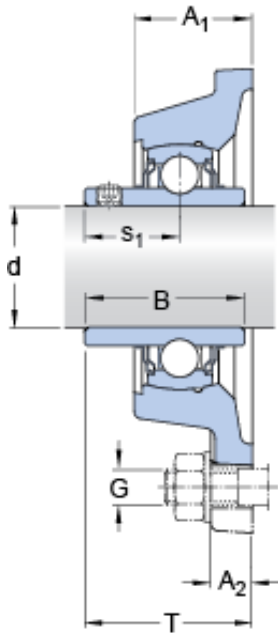

GBMA Bearing Manufacturing Co.,Ltd

FY 45 TF/VA228 Bearing 2D drawings and 3D CAD models

FY 45 TF/VA228 SKF High Temperature Insert Bearings

Bearing No. FY 45 TF/VA228

Size	39x45x14 mm
Bore Diameter	39 mm
Outer Diameter	45 mm
Width	14 mm
d	45 mm
A ₁	39 mm
A ₂	14 mm
J	105 mm
L	137 mm
T	54.2 mm
H	15.9 mm
B	49.2 mm
s ₁	30.2 mm
Basic dynamic load rating - C	33.2 kN
Basic static load rating - C ₀	21.6 kN
Limiting speed	130 r/min
Limiting temperature - T	350 ° C
Mass bearing unit	2.1 kg
Grub (set) screw - G ₂	M8x1
Hexagonal key size for grub screw - H	4 mm
Recommended tightening torque for grub screw	6.5 N · m
Category	Bearings
Inventory	0.0

GBMA Bearing Manufacturing Co.,Ltd

Manufacturer Name	SKF
Minimum Buy Quantity	N/A
Weight / Kilogram	3.458
Product Group	M06110
A ₁	39 mm
A ₂	14 mm
N	15.9 mm
s ₁	30.2 mm
Basic dynamic load rating C	33.2 kN
Basic static load rating C ₀	21.6 kN
Limiting temperature T max.	350 ° C
Grub (set) screw G ₂	M8x1
Hexagonal key size for grub screw N	4 mm
Attachment bolts, recommended metric size G	14 mm